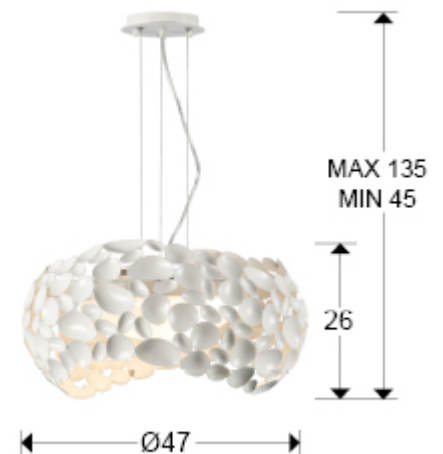

## Narisa

266290

Pendants

Lamp of 5 lights made of metal. Matt white lacquered finish.  
Inner acrylic diffuser. Adjustable in height.

·This item includes 5 G9 LED 6W This lamp is supplied  
with GRAVITY TOGGLES, to improve ceiling fixing.

### SIZES

Sizes: Ø 47.0 ↑ 26.0 cm  
Height when installed: 45.0/ max. 135.0 cm  
Weight: 3.9 Kg

### SIZES WITH PACKAGING

Weight: 5.4 Kg  
Volume: 0.0750m<sup>3</sup>  
Sizes: ↔ 50.0 ↓ 30.0 ↗ 50.0 cm

---

## ADDITIONAL INFORMATION

Material: Metal, acrylic  
Finish: Matt white, opal  
Cable colour: Clear